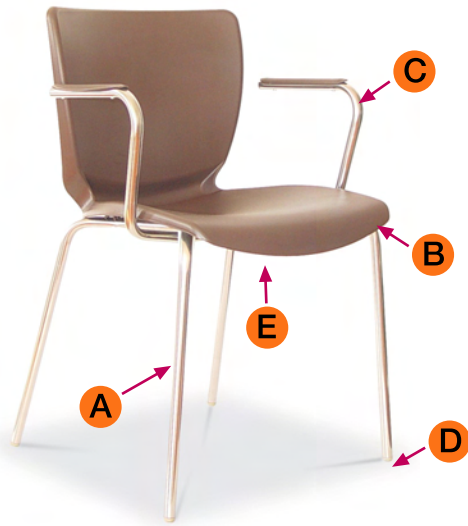

Inox

Design: 2003

Application

Break out

Lunch room

Outdoor

more images at <http://www.diami.com.au>

Inox

- A - Stackable Stainless steel frame
- B - Ergonomically shaped seat and back
- C - Optional arm rests
- D - Heavy duty glides
- E - Stacking mounts

Inox

Dimensions Overall: 45cm W x 48cm D
Seat: 44cm W x 40cm D
Seat Height: 48cm
Back: 43cm W x 37cm H

Inox + Arms

Dimensions Overall: 54cm W x 48cm D
Seat: 44cm W x 40cm D
Seat Height: 48cm
Back: 43cm W x 37cm H

Finishes: White | Black | Chocolate | Tabaco

- All Nylon parts are recyclable
- Stainless steel frame is recyclable